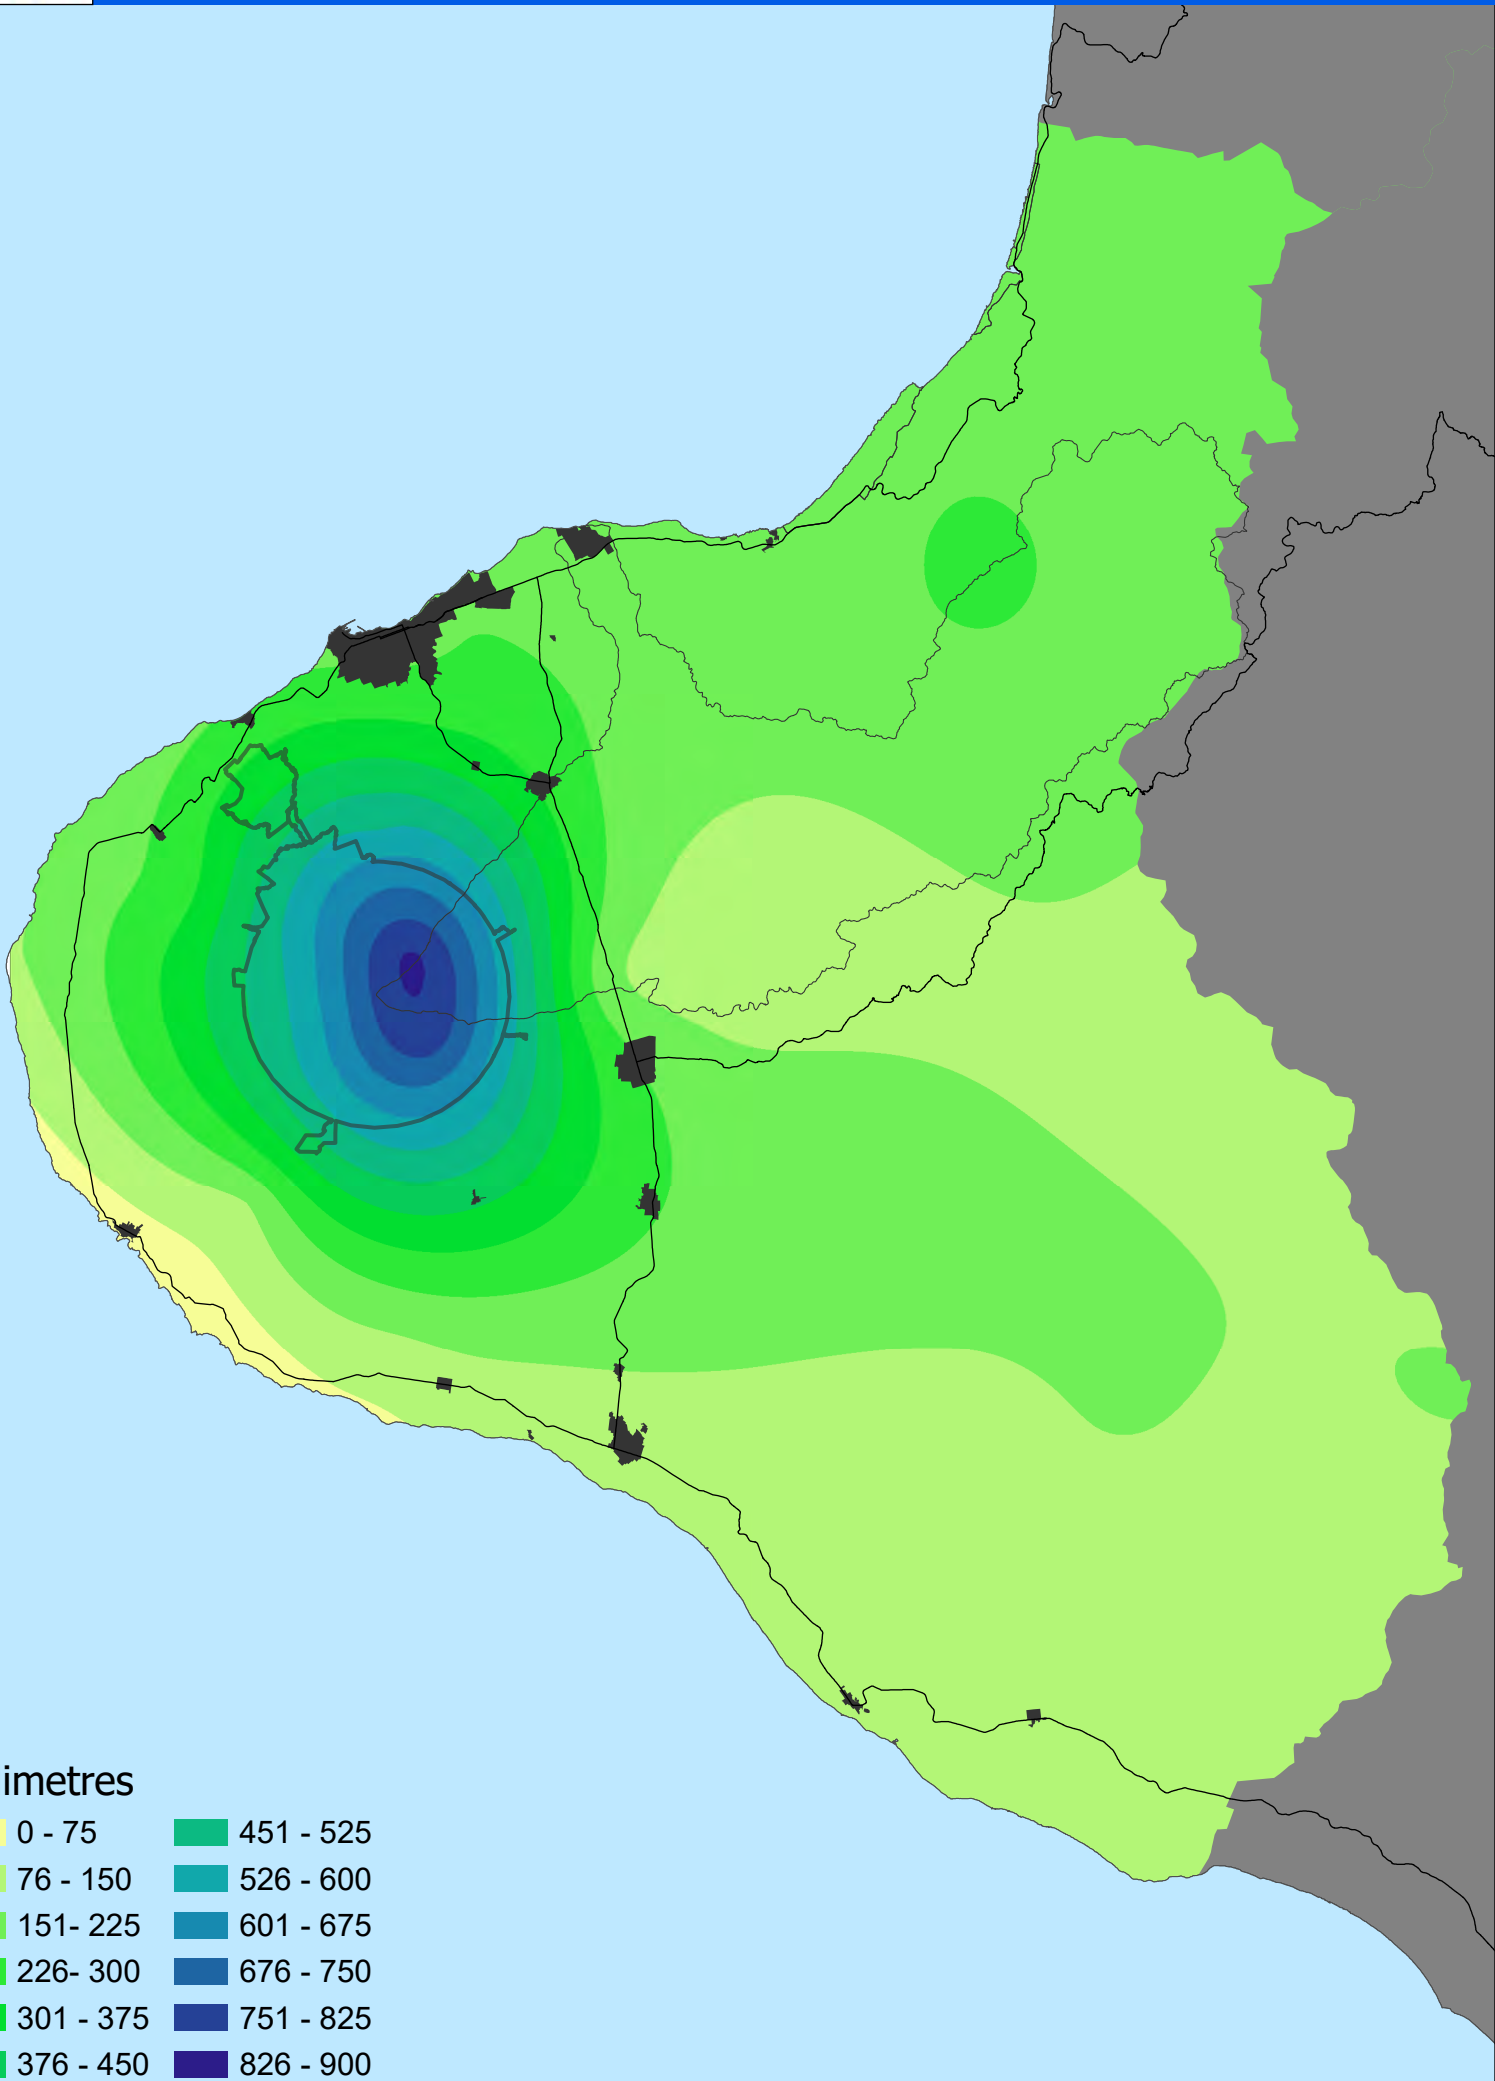

June 2020 Rainfall

Provisional data only

KEY

Total monthly rainfall (mm)

% of average monthly rainfall

xxx yy%

Jan-Jun 2020 Rainfall

Provisional data only

KEY

Total rainfall to date (mm)

% of average 'year to date' rainfall

xxx yy%

June 2020 Rainfall

June 2020 Year to Date Rainfall

millimetres

0 - 150	901 - 1050	1801 - 1950
151 - 300	1051 - 1200	1951 - 2100
301 - 450	1201 - 1350	2101 - 2250
451 - 600	1351 - 1500	2251 - 2400
601 - 750	1501 - 1650	
751 - 900	1651 - 1800	