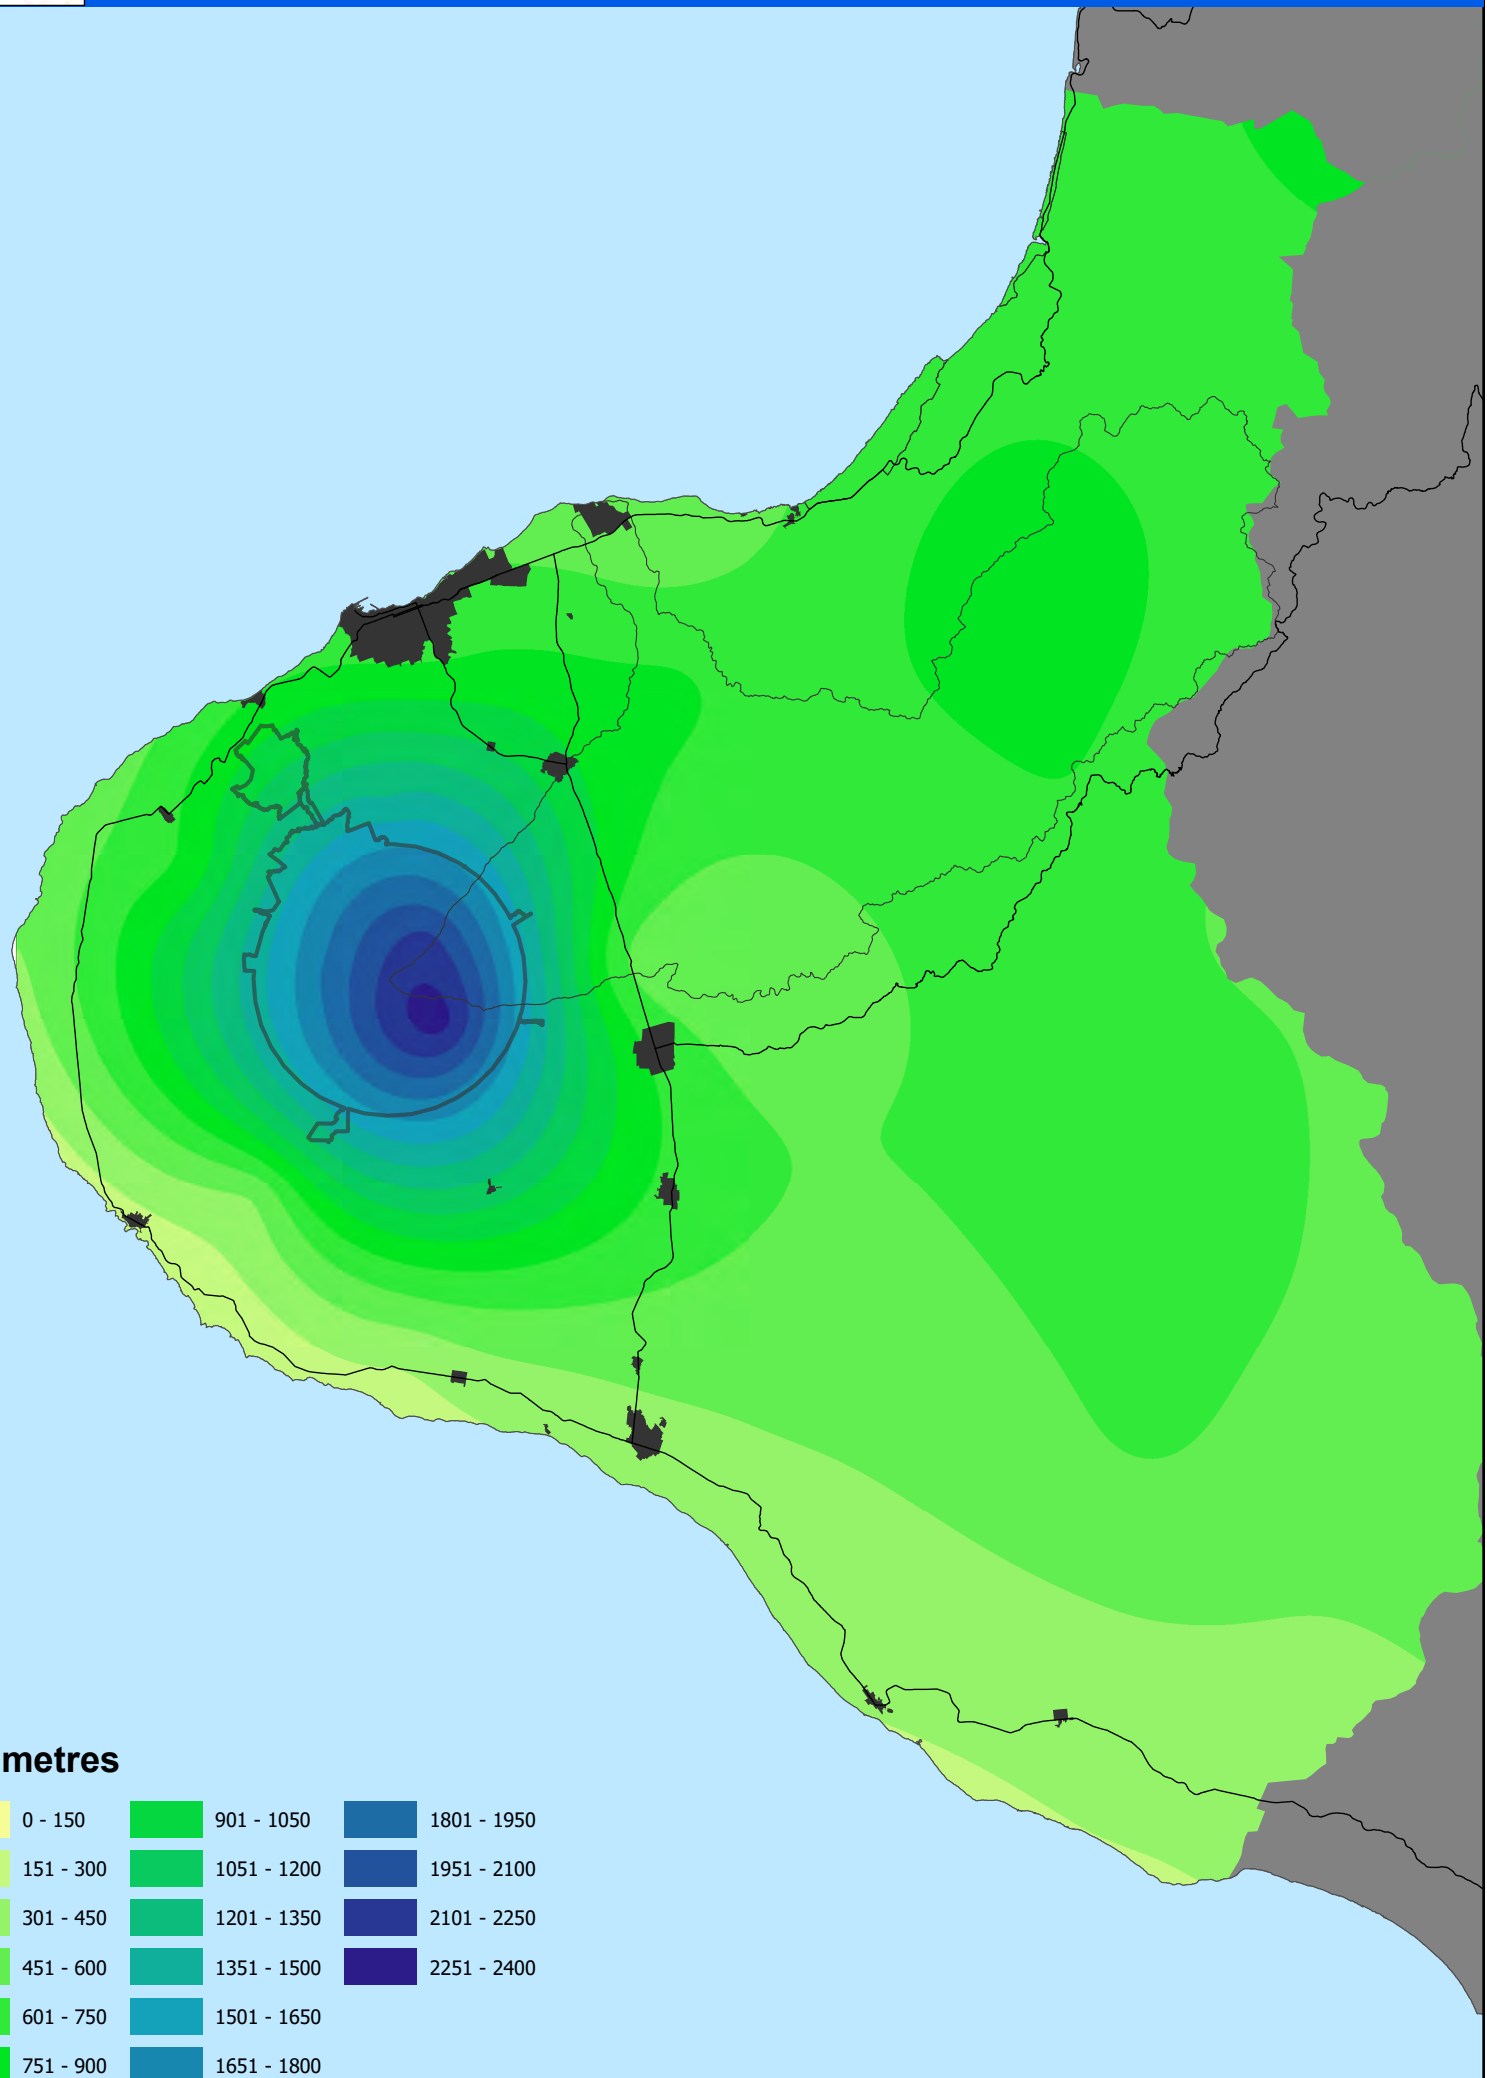

June 2020 Rainfall

Provisional data only

KEY

Total monthly rainfall (mm)

% of average monthly rainfall

xxx yy%

Jan-Jun 2020 Rainfall

Provisional data only

KEY

Total rainfall to date (mm)

% of average 'year to date' rainfall

xxx yy%

June 2020 Rainfall

June 2020 Year to Date Rainfall

millimetres

0 - 150	901 - 1050	1801 - 1950
151 - 300	1051 - 1200	1951 - 2100
301 - 450	1201 - 1350	2101 - 2250
451 - 600	1351 - 1500	2251 - 2400
601 - 750	1501 - 1650	
751 - 900	1651 - 1800	